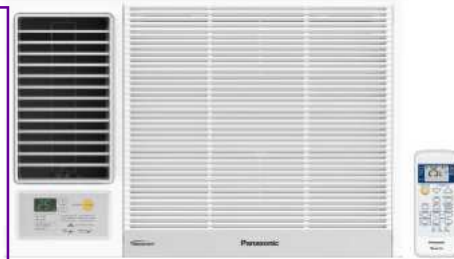

2025 NEW Panasonic R32 Inverter (Left-Flow) Air-Conditioner

Model : CW-SUL240BA	2.5HP	SRP $14,300	Staff Offer $9,980
Model : CW-SUL180BA	3HP	SRP $11,200	Staff Offer $7,950
Model : CW-SUL120BA	1.5HP	SRP $8,990	Staff Offer $6,450

**Window Type Air-Conditioner Delivery and Installation Package 1: 3/4HP-1HP $450 (Includes dismantle & remove old machine)

**Window Type Air-Conditioner Delivery and Installation Package 2: 1.5HP-2.5HP $520 (Includes dismantle & remove old machine)

**3-year Warranty, Cash, Cheque or FPS payment on delivery